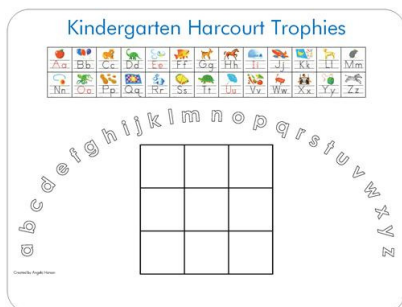

Vistaprint Car Door Magnet

Small Car Door Magnet –
This is for playground door
to classroom.

Small Car Door Magnet –
This is for the white board
during work stations.

Small Car Door Magnet –
Classroom rules for the white
board.

Small Car Door Magnet –
Kindergarten Harcourt
Trophies alphabet arc to be
used during interventions.

Small Car Door Magnet – My
magnetic schedule for the
board. (See "Schedule for
the Board" in the teacher
files for all pages).